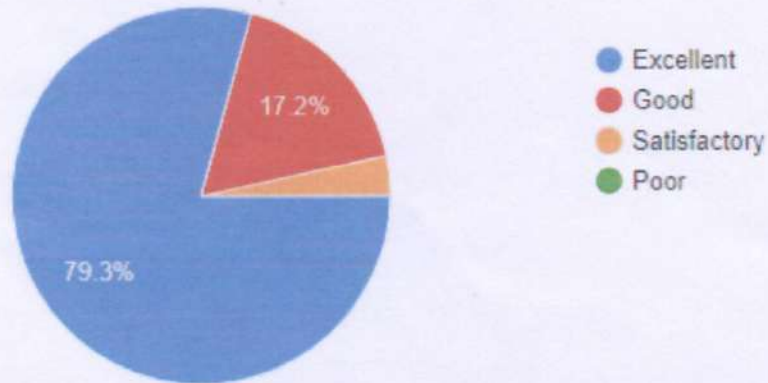

Estd: 1993

Let noble thoughts come to us from every side – Rigved
Paramhansa Ramkrishna Maunibaba Shikshan Sanstha's

ANURADHA ENGINEERING COLLEGE, CHIKHLI

Recognized by AICTE New Delhi,
Permanently Affiliated to Sant Gadge Baba Amravati University, Amravati

Teachers feedback Report on Academic Performance and Ambience of the Institution

Session: 2023-24

Date: 20/06/2024

6) Library ambience is good with sufficient collections of books, journals, databases, multimedia materials, computers, study spaces, printing and copying services.

58 responses

7) Transportation facility provided by institute is comfortable, safe and efficient with good accessibility.

58 responses