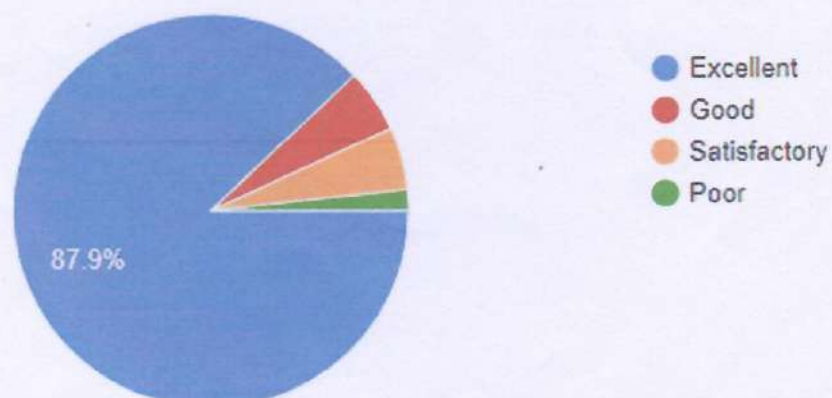

Estd: 1993

Let noble thoughts come to us from every side – Rigved
Paramhansa Ramkrishna Maunibaba Shikshan Sanstha's

ANURADHA ENGINEERING COLLEGE, CHIKHLI

Recognized by AICTE New Delhi,
Permanently Affiliated to Sant Gadge Baba Amravati University, Amravati

Teachers feedback Report on Academic Performance and Ambience of the Institution

Session: 2023-24

Date: 20/06/2024

6) Library ambience is good with sufficient collections of books, journals, databases, multimedia materials, computers, study spaces, printing and copying services.

58 responses

7) Transportation facility provided by institute is comfortable, safe and efficient with good accessibility.

58 responses

8) Sports, gym, Games facilities provided by institute are adequate for good physical health and contributing to holistic development of staff and students.

58 responses