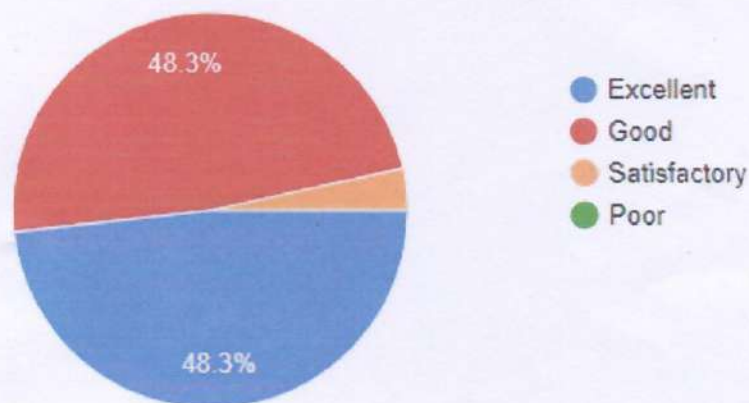

5) The classroom and laboratory ambience is conducive and pleasant.

58 responses