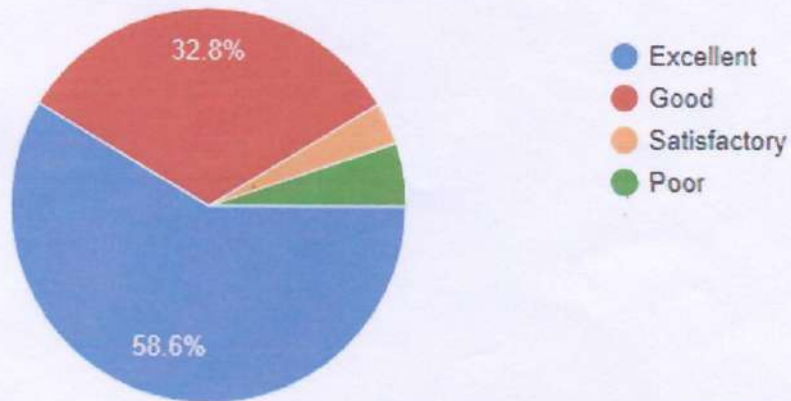

Dr. R/B. Mapari
Dean Academics

PRINCIPAL
Anuradha Engineering College,
CHIKHLI Dist. Buldana