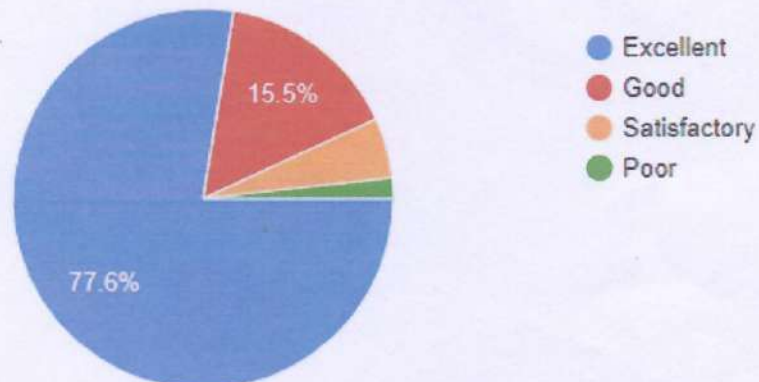

8) Sports, gym, Games facilities provided by institute are adequate for good physical health and contributing to holistic development of staff and students.

58 responses