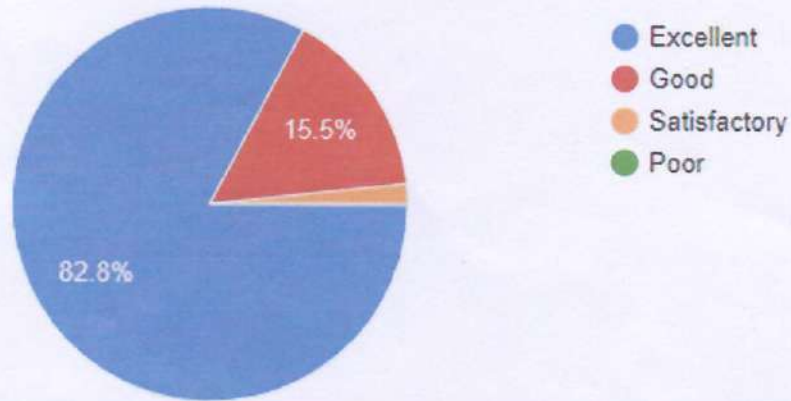

Estd: 1993

Let noble thoughts come to us from every side - Rigved
Paramhansa Ramkrishna Maunibaba Shikshan Sanstha's

ANURADHA ENGINEERING COLLEGE, CHIKHLI

Recognized by AICTE New Delhi,
Permanently Affiliated to Sant Gadge Baba Amravati University, Amravati

Teachers feedback Report on Academic Performance and Ambience of the Institution

Session: 2023-24

Date: 20/06/2024

9) There are healthy interactions among students, staff, parents, and alumni, institutes to create a collaborative and inclusive environment.

58 responses

10) Canteen and dining facility is catering dietary needs with proper hygiene and cleanliness.

58 responses