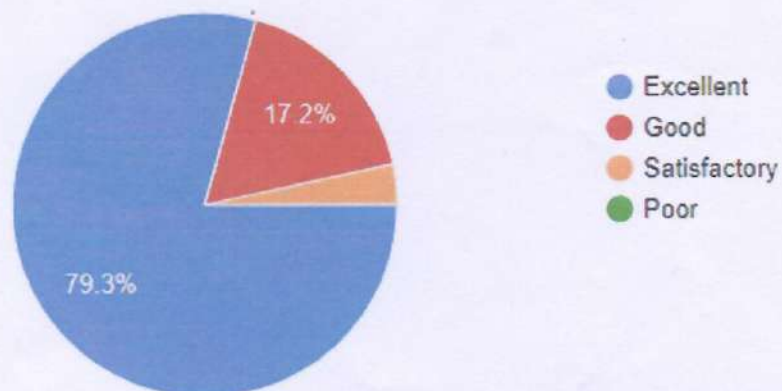

1) ICT facilities provided by institute (Laptop , LCD projector , smart board, internet etc) provided by institute are hassle free with high quality providing superior teaching experience

58 responses